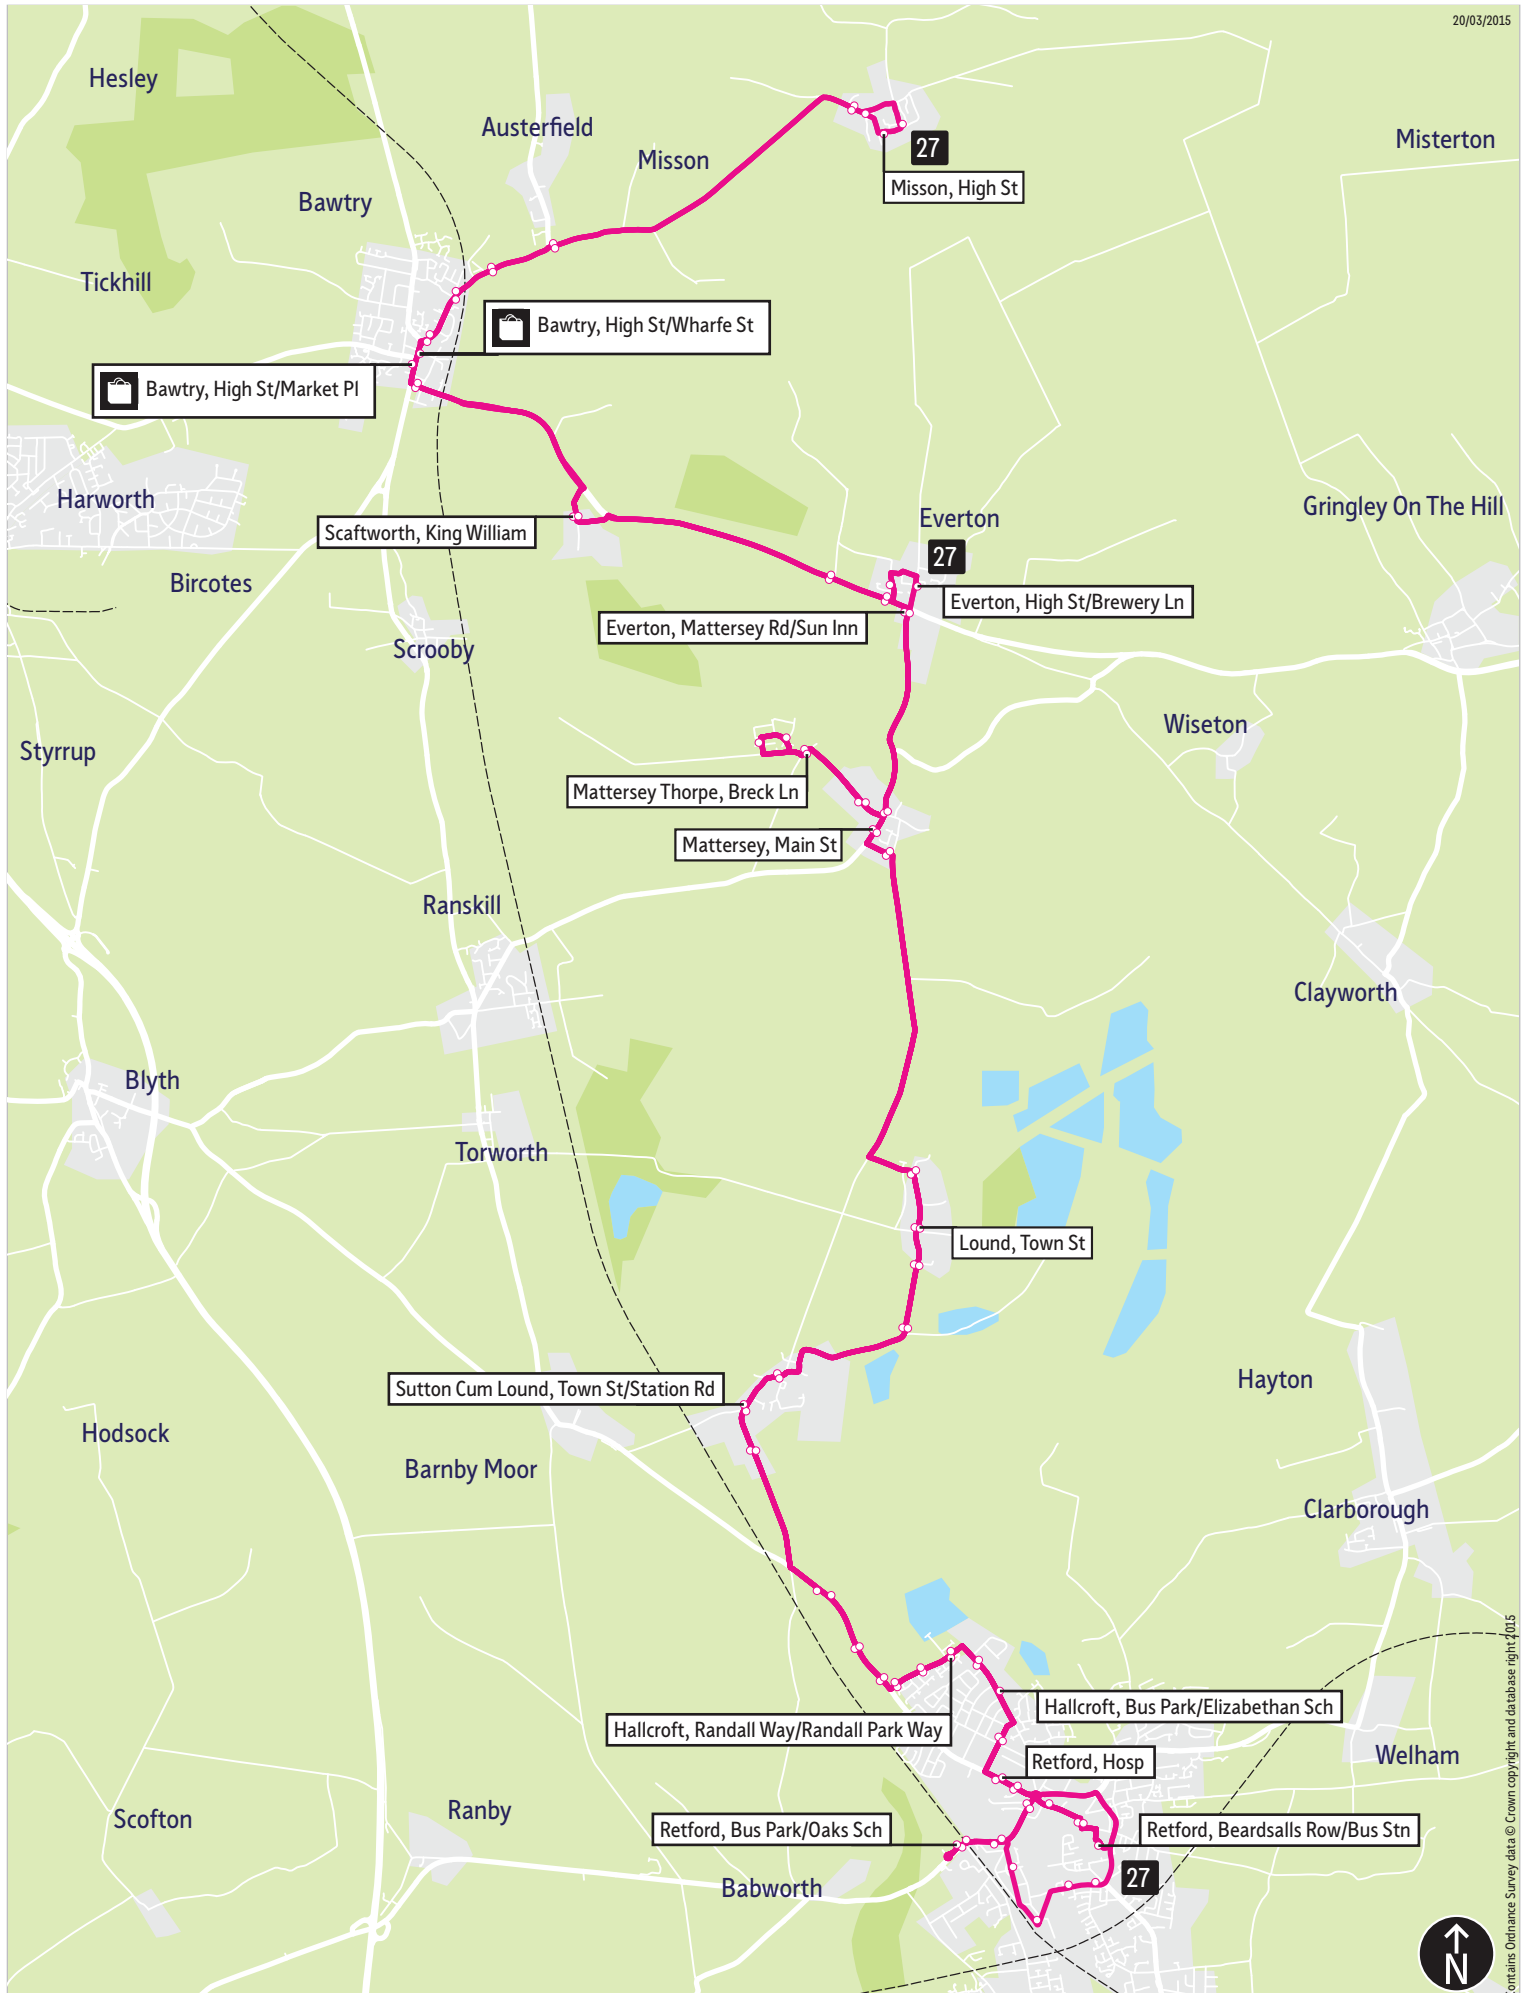

Bus route map for service 27

20/03/2015

- = Terminus point
- = Public transport
- = Shopping area
- = Bus route & stops
- = Rail line & station
- = Tram route & stop

Contains Ordnance Survey data © Crown copyright and database right 2015